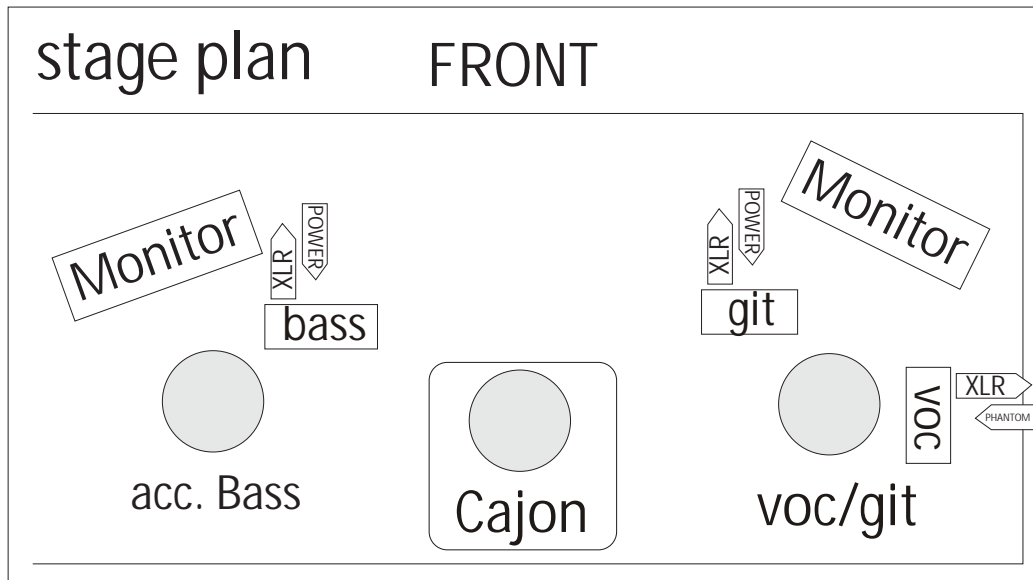

SOLCHE

Technical Rider

Channels

1 x Bass:

1XLR,DI is with us (P O W E R)

1 x Voice:

1 XLR with phantom power (Headset microphone is with us / P h a n t o m + 4 8)

1 x Guitar:

1 XLR for guitar (Zoom A2.1 effect / POWER)

1 x Cajon:

1XLR,microphone is with us

Band is travelling without a technician. Due the acoustic instruments we prefer a natural sound. So it would be good to have a slight use of usual effects (light compression, reverb eq etc.)